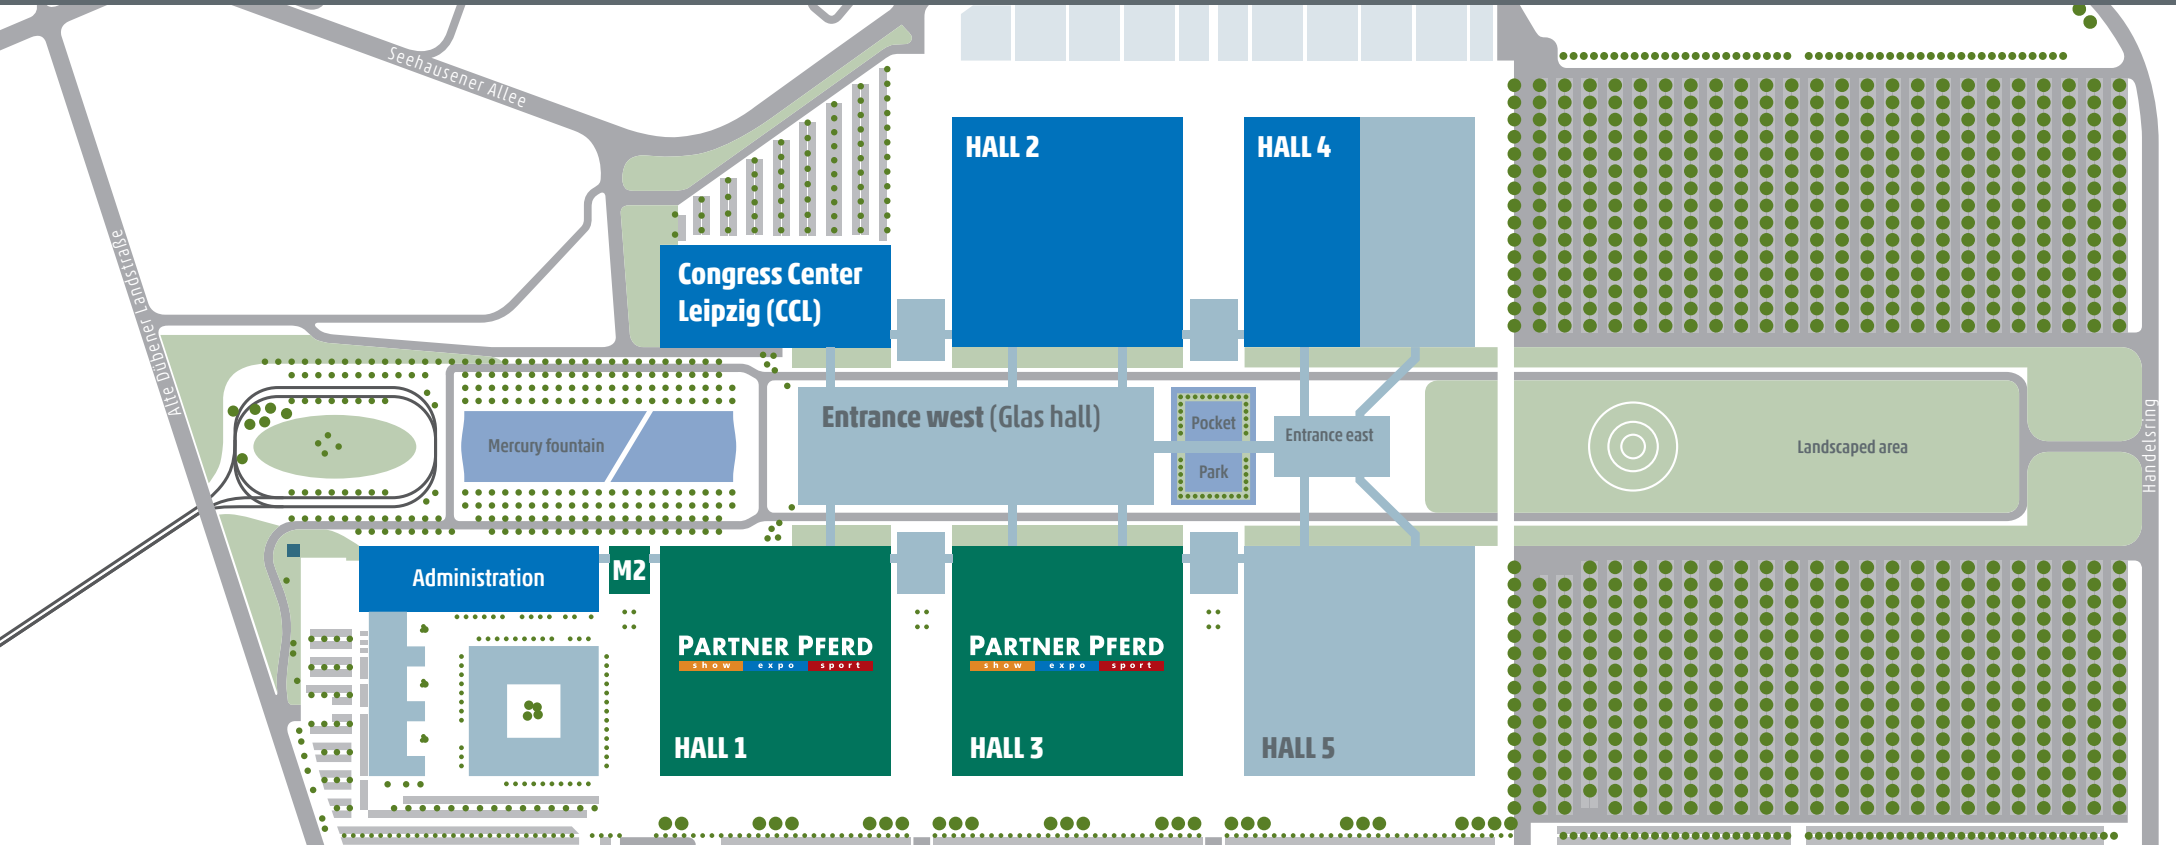

SITE PLAN

18 – 21 January 2024

PARTNER PFERD

show

expo

sport

PARTNER PFERD

Hall 1: Expo, Course, Warm-up area, VIP area

Hall 3: Expo, Action Ring, EXHIBITOR Forum, “Reiterstübchen“, Children’s adventure world, Western village, Warm-up area

Administration: Room M2 - HORSE Forum

Parallel event: The Leipzig Veterinary Congress with Exhibition vetexpo